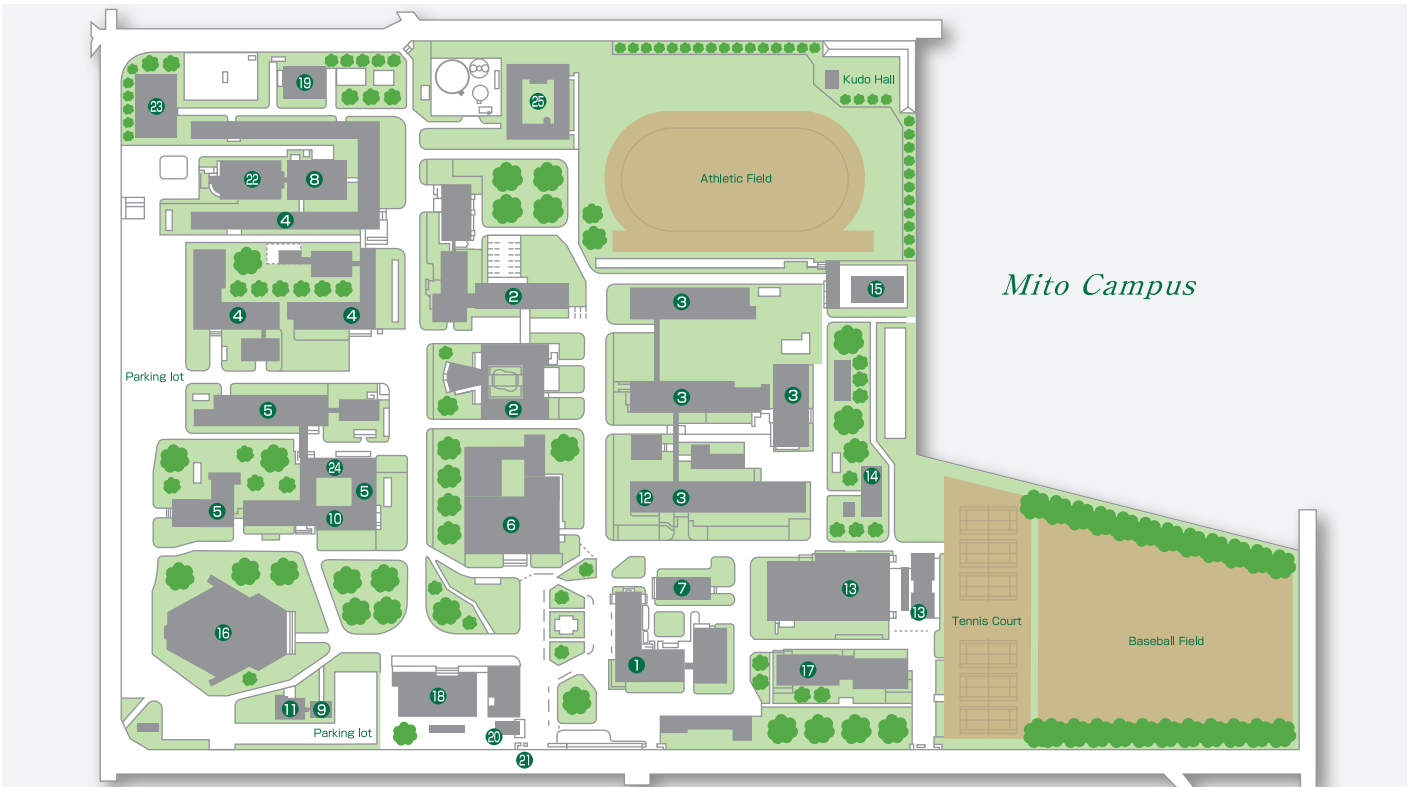

- ① "Ibadai-Mae"
- ② Affiliated Junior High School
- ③ School for the blind
- ④ Junior high school  
High school
- ⑤ Gas station
- ⑥ Ibaraki Prefectural Museum of History
- ⑦ Art Tower Mito
- ⑧ Kodokan
- ⑨ Affiliated Elementary School  
Affiliated Kindergarten
- ⑩ Kairakuen station
- ⑪ Mito station
- ⑫ Hitachiaoyagi station
- ⑬ Mito station bus terminal

## Mito Campus

Take the Ibaraki-Kotsu bus bound for Ibadai (via Sakae-cho) from JR Mito Sta. (North Gate) Bus Terminal 7, and get off at "Ibadai-Mae" (about 30 min.)

2-1-1 Bunkyo, Mito, Ibaraki 310-8512, Japan

① Administration Bureau (Admission Center)

② College of Humanities

③ College of Education

④ College of Science

⑤ Common Education Building

⑥ University Library

⑦ University Health Center

⑧ Center for Information Technology

⑬ Gymnasium · Judo and Kendo Hall

⑭ Overnight Accommodation for Athletes

⑮ Swimming Pool

⑯ Lecture Hall

⑰ Shien Hall

⑱ University Cafeteria and Store

⑲ Center for Instrumental Analysis

⑳ Security Gate